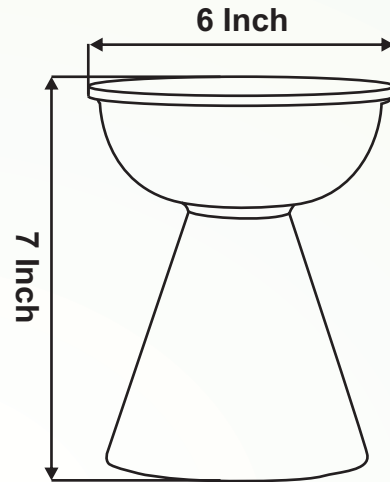

Marigold (With LED Light)

Code : P001MD

Material : Aluminum

Dimensions : W : 6 inch, H : 7 inch

Finish : Chrome, Gold, Rose Gold, Brass, Black

Antique Brass, Antique Copper, Antique Gold