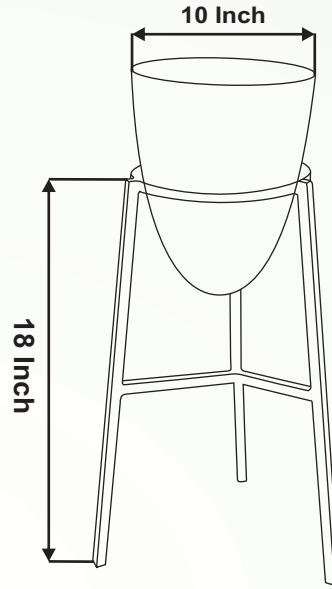

Pansy (With LED Light)

Code : P006PY

Material : Aluminum

Colour Temp : 3000K

Stand : Black With LED Light

Dimensions : Pot :- 10 inch / Stand :- W : 9 inch, H : 18 inch

Finish : Chrome, Gold, Rose Gold, Brass, Black

Antique Brass, Antique Copper, Antique Gold