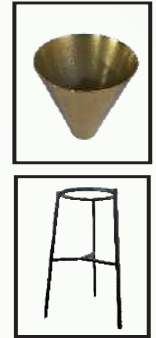

Code : P001MD

Material : Aluminum

Dimensions : W : 6 inch, H : 7 inch

Finish : Chrome, Gold, Rose Gold, Brass, Black

Antique Brass, Antique Copper, Antique Gold

Zinnia (With LED Light)

Code : P002ZA

Material : Aluminum

Dimensions : W : 6.75 inch, H : 7 inch

Finish : Chrome, Gold, Rose Gold, Brass, Black

Antique Brass, Antique Copper, Antique Gold

Tulip (With LED Light)

Code : P003TP

Material : Aluminum

Colour Temp : 3000K

Stand : Black With LED Light

Dimensions : Pot :- H : 5 inch / Stand :- W : 6 inch, H : 8 inch

Finish : Chrome, Gold, Rose Gold, Brass, Black

Antique Brass, Antique Copper, Antique Gold

Lily (With LED Light)

Code : P004LY

Material : Aluminum

Colour Temp : 3000K

Stand : Black With LED Light

Dimensions : Pot :- 6 inch / Stand :- W : 6 inch, H : 12 inch

Finish : Chrome, Gold, Rose Gold, Brass, Black

Antique Brass, Antique Copper, Antique Gold