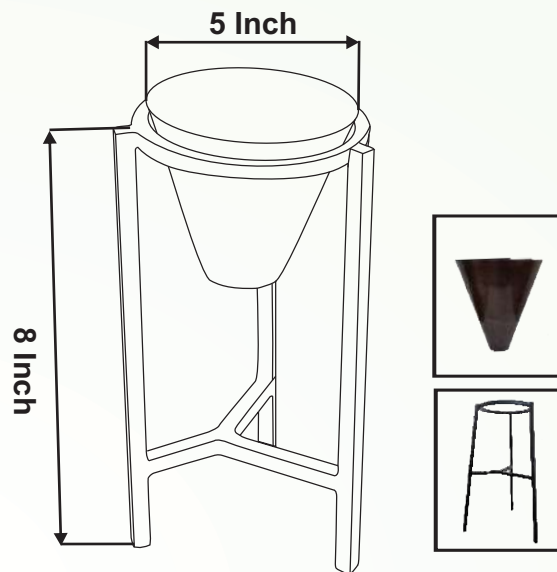

Code : P001MD

Material : Aluminum

Dimensions : W : 6 inch, H : 7 inch

Finish : Chrome, Gold, Rose Gold, Brass, Black

Antique Brass, Antique Copper, Antique Gold

Zinnia (With LED Light)

Code : P002ZA

Material : Aluminum

Dimensions : W : 6.75 inch, H : 7 inch

Finish : Chrome, Gold, Rose Gold, Brass, Black

Antique Brass, Antique Copper, Antique Gold

Tulip (With LED Light)

Code : P003TP

Material : Aluminum

Colour Temp : 3000K

Stand : Black With LED Light

Dimensions : Pot :- H : 5 inch / Stand :- W : 6 inch, H : 8 inch

Finish : Chrome, Gold, Rose Gold, Brass, Black

Antique Brass, Antique Copper, Antique Gold

Lily (With LED Light)

Code : P004LY

Material : Aluminum

Colour Temp : 3000K

Stand : Black With LED Light

Dimensions : Pot :- 6 inch / Stand :- W : 6 inch, H : 12 inch

Finish : Chrome, Gold, Rose Gold, Brass, Black

Antique Brass, Antique Copper, Antique Gold