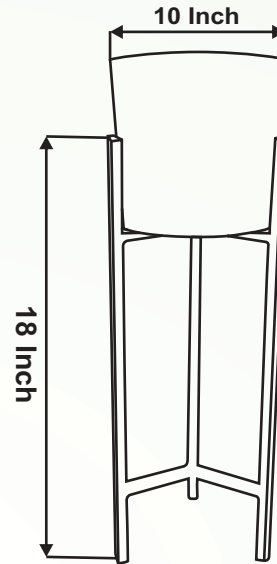

Stand : Black With LED Light

Dimensions : Pot :- H : 5 inch / Stand :- W : 6 inch, H : 8 inch

Finish : Chrome, Gold, Rose Gold, Brass, Black

Antique Brass, Antique Copper, Antique Gold

Lily (With LED Light)

Finish : Chrome, Gold, Rose Gold, Brass, Black

Antique Brass, Antique Copper, Antique Gold

Lavender (With LED Light)

Code : P007LR

Material : Aluminum

Colour Temp : 3000K

Stand : Black With LED Light

Dimensions : Pot :- 10 inch / Stand :- W : 9 inch, H : 18 inch

Finish : Chrome, Gold, Rose Gold, Brass, Black

Antique Brass, Antique Copper, Antique Gold

Daisy (With LED Light)

Code : P008DY

Material : Aluminum

Colour Temp : 3000K

Stand : Black With LED Light

Dimensions : Pot :- 7 inch / Stand :- W : 9 inch, H : 12 inch

Finish : Chrome, Gold, Rose Gold, Brass, Black

Antique Brass, Antique Copper, Antique Gold

Iris (With LED Light)

Code : P009IS

Material : Aluminum

Colour Temp : 3000K

Stand : Black With LED Light

Dimensions : Pot :- 10 inch / Stand :- W : 7 inch, H : 18 inch