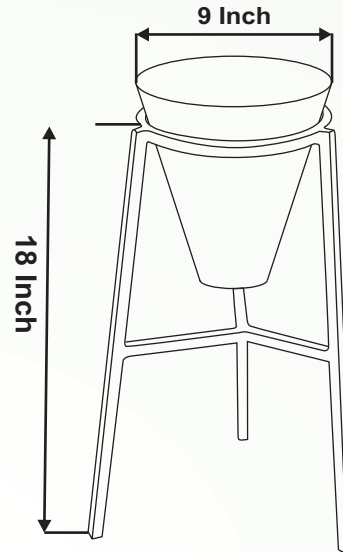

Dimensions : W : 6.75 inch, H : 7 inch

Finish : Chrome, Gold, Rose Gold, Brass, Black

Antique Brass, Antique Copper, Antique Gold

Tulip (With LED Light)

Code : P003TP

Material : Aluminum

Colour Temp : 3000K

Stand : Black With LED Light

Dimensions : Pot :- H : 5 inch / Stand :- W : 6 inch, H : 8 inch

Finish : Chrome, Gold, Rose Gold, Brass, Black

Antique Brass, Antique Copper, Antique Gold

Lily (With LED Light)

Code : P004LY

Material : Aluminum

Colour Temp : 3000K

Stand : Black With LED Light

Dimensions : Pot :- 6 inch / Stand :- W : 6 inch, H : 12 inch

Finish : Chrome, Gold, Rose Gold, Brass, Black

Antique Brass, Antique Copper, Antique Gold

Hibiscus (With LED Light)

Code : P005HS

Material : Aluminum

Colour Temp : 3000K

Stand : Black With LED Light

Dimensions : Pot :- 9 inch / Stand :- W : 9 inch, H : 18 inch

Finish : Chrome, Gold, Rose Gold, Brass, Black