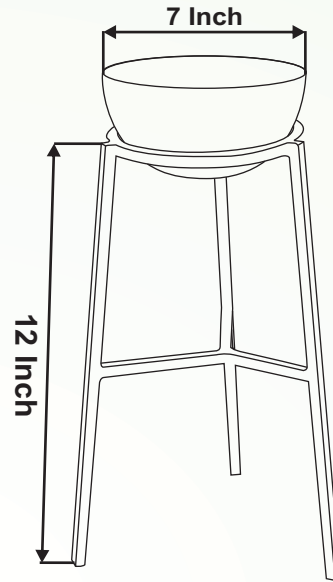

Dimensions : W : 6.75 inch, H : 7 inch

Finish : Chrome, Gold, Rose Gold, Brass, Black

Antique Brass, Antique Copper, Antique Gold

Tulip (With LED Light)

Code : P003TP

Material : Aluminum

Colour Temp : 3000K

Stand : Black With LED Light

Dimensions : Pot :- H : 5 inch / Stand :- W : 6 inch, H : 8 inch

Finish : Chrome, Gold, Rose Gold, Brass, Black

Antique Brass, Antique Copper, Antique Gold

Lily (With LED Light)

Finish : Chrome, Gold, Rose Gold, Brass, Black

Antique Brass, Antique Copper, Antique Gold

Lavender (With LED Light)

Code : P007LR

Material : Aluminum

Colour Temp : 3000K

Stand : Black With LED Light

Dimensions : Pot :- 10 inch / Stand :- W : 9 inch, H : 18 inch

Finish : Chrome, Gold, Rose Gold, Brass, Black

Antique Brass, Antique Copper, Antique Gold

Daisy (With LED Light)

Code : P008DY

Material : Aluminum

Colour Temp : 3000K

Stand : Black With LED Light

Dimensions : Pot :- 7 inch / Stand :- W : 9 inch, H : 12 inch