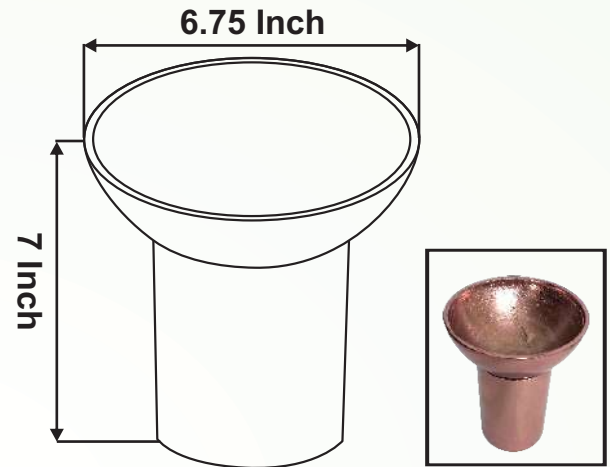

Code : P001MD

Material : Aluminum

Dimensions : W : 6 inch, H : 7 inch

Finish : Chrome, Gold, Rose Gold, Brass, Black

Antique Brass, Antique Copper, Antique Gold

Zinnia (With LED Light)

Code : P002ZA

Material : Aluminum

Dimensions : W : 6.75 inch, H : 7 inch

Finish : Chrome, Gold, Rose Gold, Brass, Black

Antique Brass, Antique Copper, Antique Gold

Tulip (With LED Light)

Code : P003TP

Material : Aluminum

Colour Temp : 3000K

Stand : Black With LED Light

Dimensions : Pot :- H : 5 inch / Stand :- W : 6 inch, H : 8 inch

Finish : Chrome, Gold, Rose Gold, Brass, Black

Antique Brass, Antique Copper, Antique Gold

Lily (With LED Light)

Code : P004LY

Material : Aluminum

Colour Temp : 3000K

Stand : Black With LED Light

Dimensions : Pot :- 6 inch / Stand :- W : 6 inch, H : 12 inch

Finish : Chrome, Gold, Rose Gold, Brass, Black

Antique Brass, Antique Copper, Antique Gold