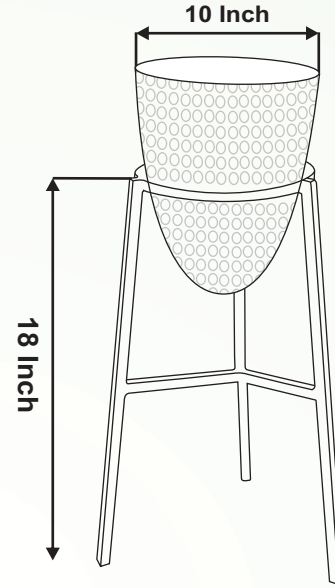

Stand : Black With LED Light

Dimensions : Pot :- H : 5 inch / Stand :- W : 6 inch, H : 8 inch

Finish : Chrome, Gold, Rose Gold, Brass, Black

Antique Brass, Antique Copper, Antique Gold

Lily (With LED Light)

Hibiscus (With LED Light)

Code : P005HS

Material : Aluminum

Colour Temp : 3000K

Stand : Black With LED Light

Dimensions : Pot :- 9 inch / Stand :- W : 9 inch, H : 18 inch

Finish : Chrome, Gold, Rose Gold, Brass, Black

Antique Brass, Antique Copper, Antique Gold

Pansy (With LED Light)

Code : P006PY

Material : Aluminum

Colour Temp : 3000K

Stand : Black With LED Light

Dimensions : Pot :- 10 inch / Stand :- W : 9 inch, H : 18 inch

Finish : Chrome, Gold, Rose Gold, Brass, Black

Antique Brass, Antique Copper, Antique Gold

Lavender (With LED Light)

Code : P007LR

Material : Aluminum

Colour Temp : 3000K

Stand : Black With LED Light

Dimensions : Pot :- 10 inch / Stand :- W : 9 inch, H : 18 inch