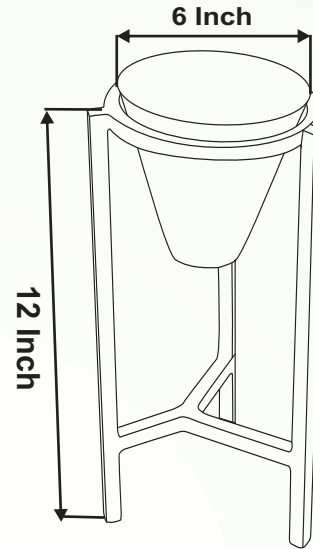

Dimensions : W : 6.75 inch, H : 7 inch

Finish : Chrome, Gold, Rose Gold, Brass, Black

Antique Brass, Antique Copper, Antique Gold

Tulip (With LED Light)

Code : P003TP

Material : Aluminum

Colour Temp : 3000K

Stand : Black With LED Light

Dimensions : Pot :- H : 5 inch / Stand :- W : 6 inch, H : 8 inch

Finish : Chrome, Gold, Rose Gold, Brass, Black

Antique Brass, Antique Copper, Antique Gold

Lily (With LED Light)

Code : P004LY

Material : Aluminum

Colour Temp : 3000K

Stand : Black With LED Light

Dimensions : Pot :- 6 inch / Stand :- W : 6 inch, H : 12 inch

Finish : Chrome, Gold, Rose Gold, Brass, Black

Antique Brass, Antique Copper, Antique Gold

Hibiscus (With LED Light)

Code : P005HS

Material : Aluminum

Colour Temp : 3000K

Stand : Black With LED Light

Dimensions : Pot :- 9 inch / Stand :- W : 9 inch, H : 18 inch

Finish : Chrome, Gold, Rose Gold, Brass, Black