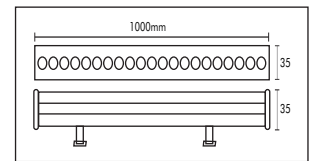

RIG 3535

Recessed In-Ground Drive-over

Housing Material : Aluminum Die Cast
Dimension : LxBxH - 1000x35x35mm
Wattage : 18W/24W/36W/44W/54W/62W/72W
Beam Angle : 9°,20°,30°,40°,60°
LED : Hi-Power |CRI<80
Colour Temp : 2200k, 3000k, 4500k, 6000k
RGB, RGBW, RGBWW
Luminaire Finish : Grey, Black
IP Rating : IP67