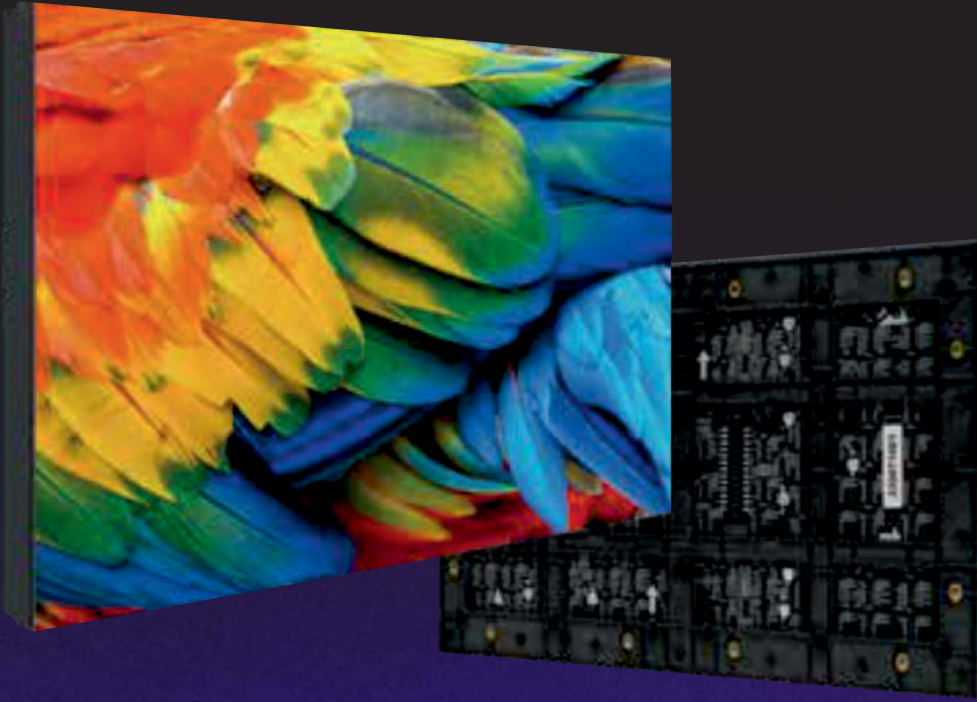

OUTDOOR

Media Pixel Panel

Media Pixel Panel