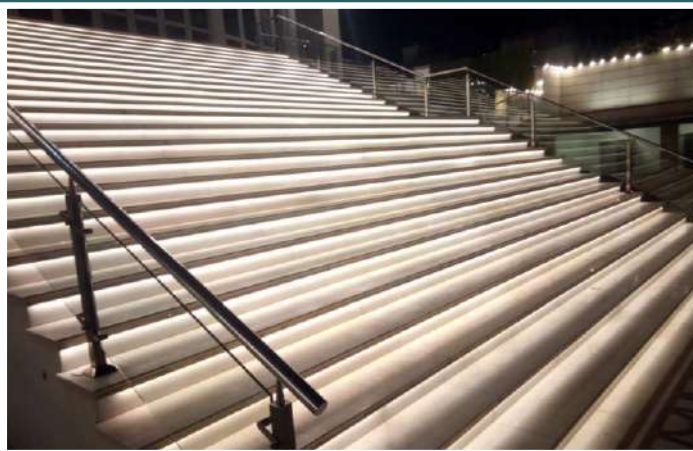

OUTDOOR LIGHTING