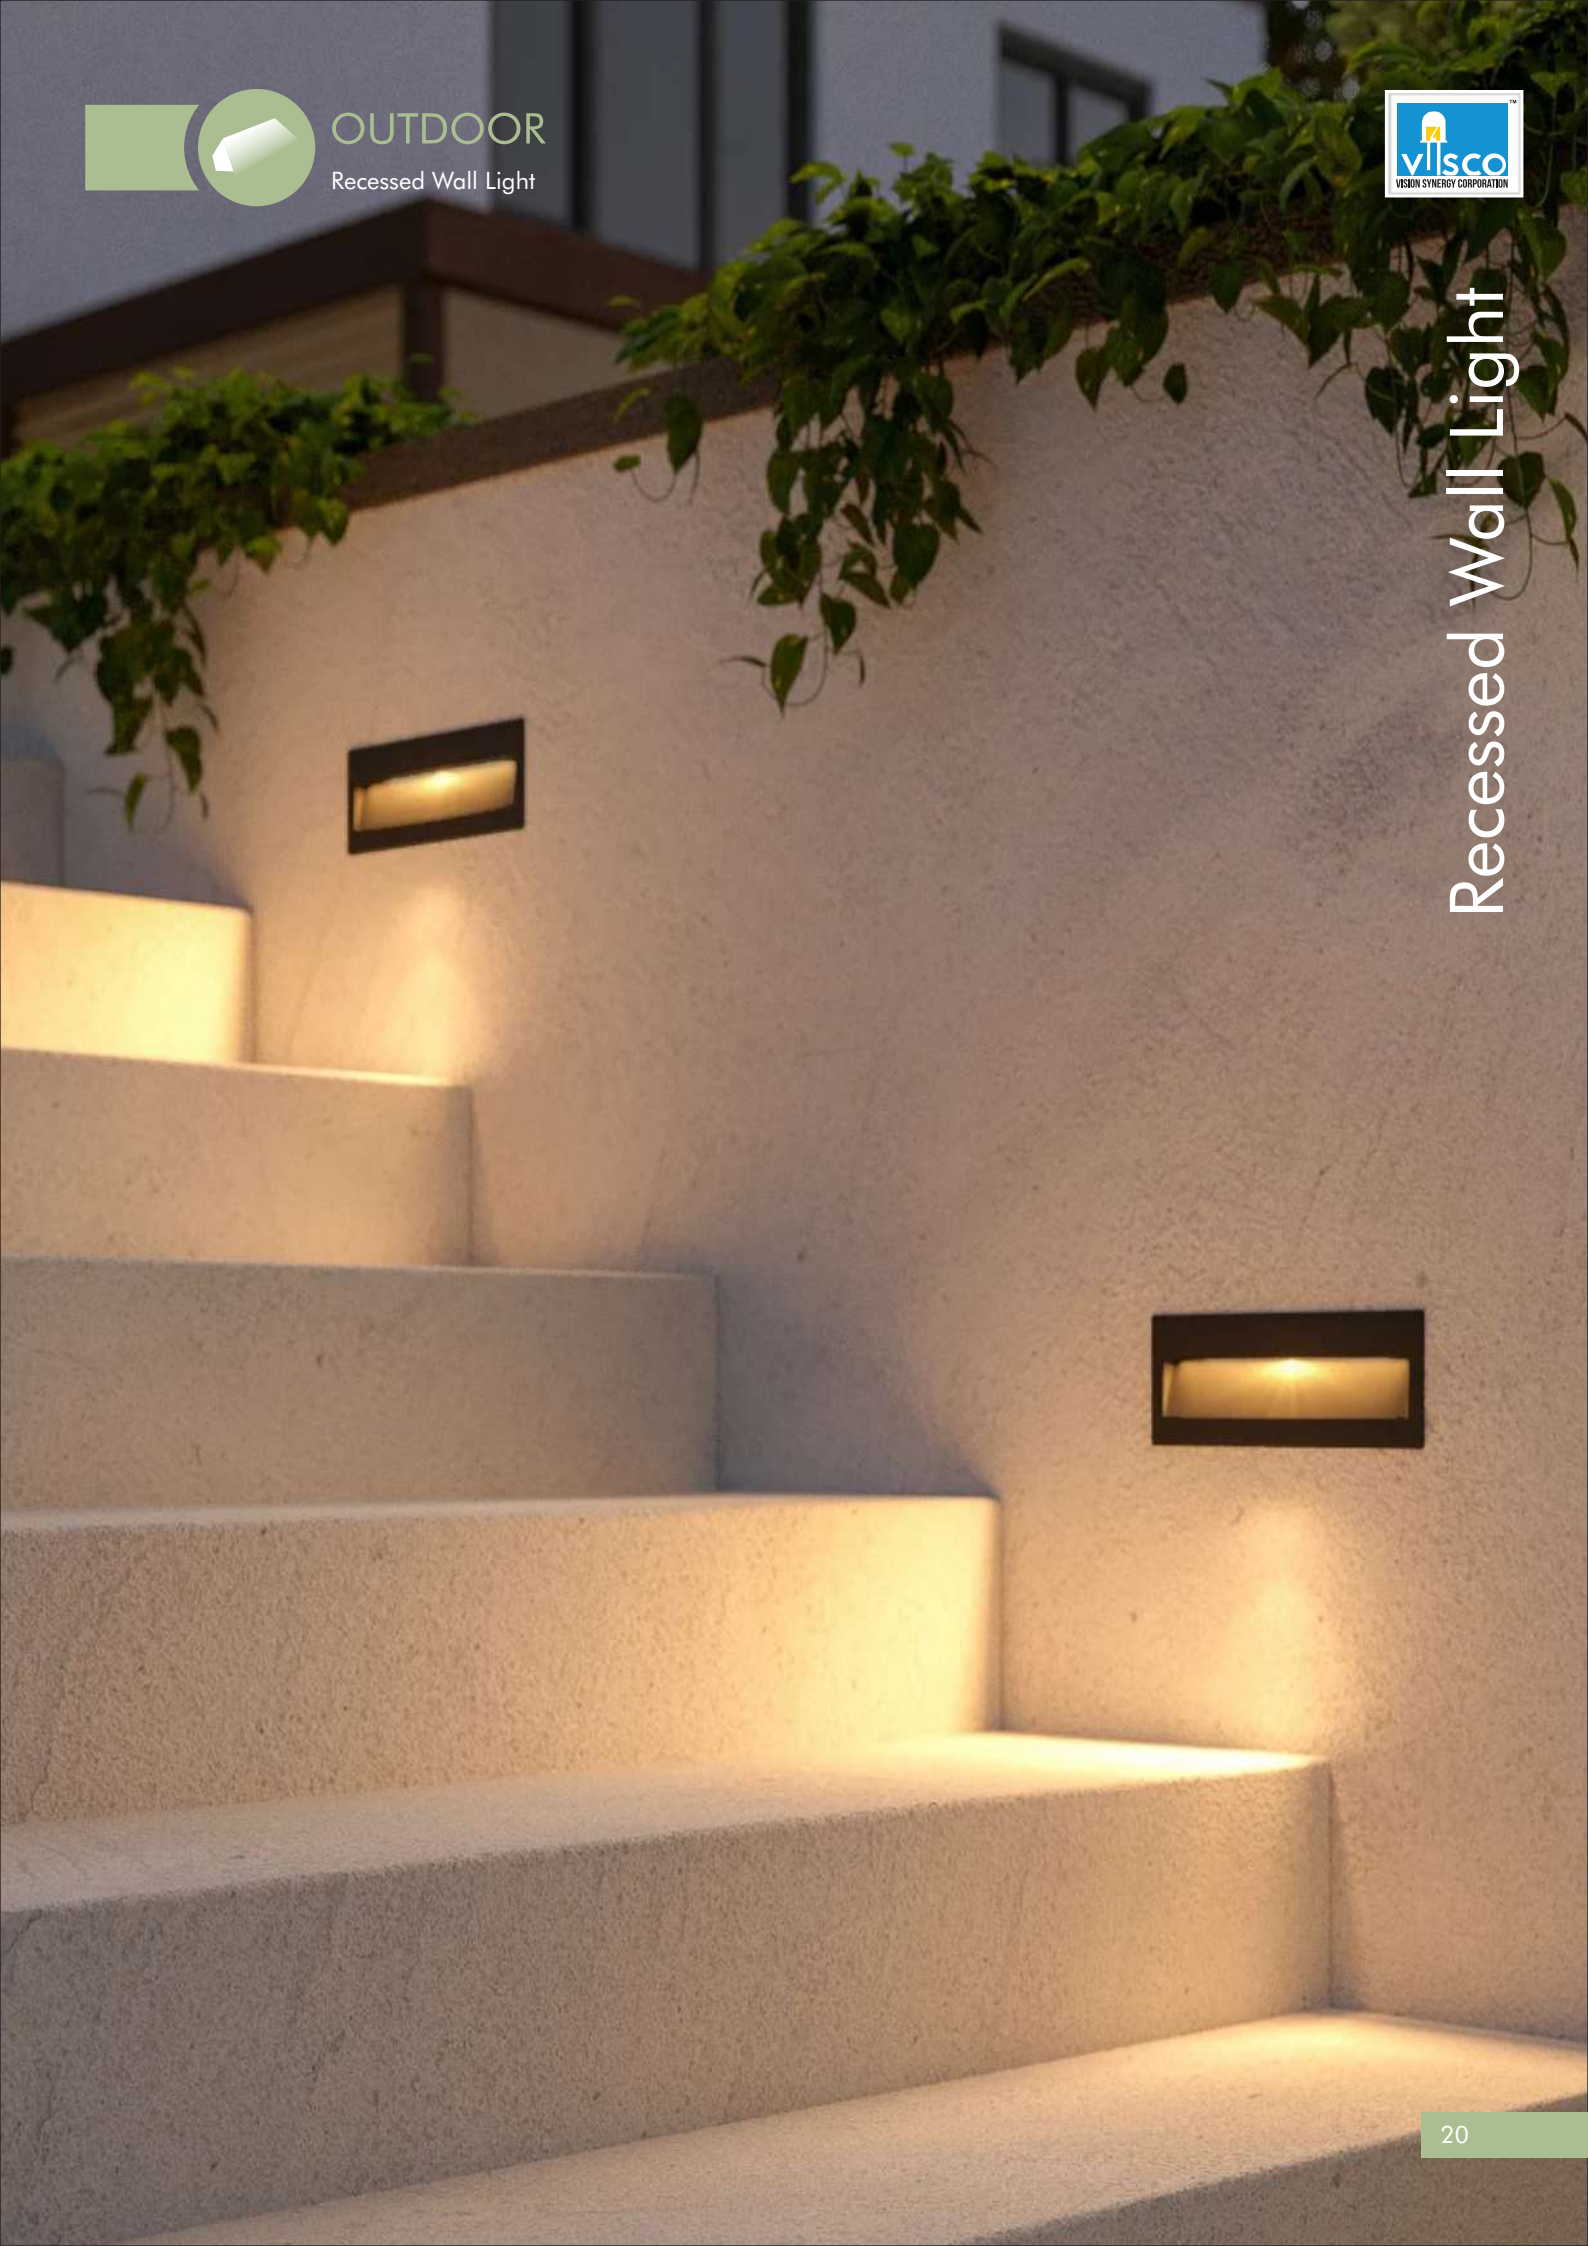

OUTDOOR  
Recessed Wall Light

Recessed Wall Light

**RWL 001**  
Recessed Wall Light

Housing Material : Aluminum Die Cast  
Dimension : L×W×H - 135×95×40mm  
Cutout : L×W - 90×50  
Wattage : 6W  
LED : Hi-Power | CRI<80  
Colour Temp : 2200k, 3000k, 4500k, 6000k  
Luminaire Finish : Grey, Black  
IP Rating : IP65