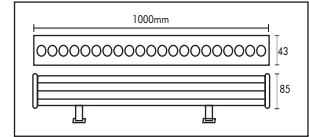

# Recessed In-Ground Grazer

**RIG 4385**

Recessed In-Ground Grazer

Housing Material : Aluminum Die Cast  
Dimension : LxBxH - 1000x43x85mm  
Wattage : 54W/62W/72W  
Beam Angle : 9°,20°,30°,40°,60°  
LED : Hi-Power |CRI<80  
Colour Temp : 2200k, 3000k, 4500k, 6000k  
RGB, RGBW, RGBWW  
Luminaire Finish : Grey, Black  
IP Rating : IP67