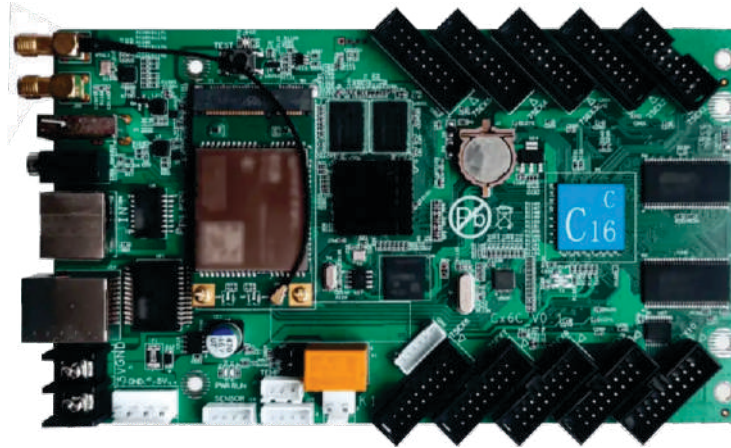

Small & Medium LED Screen Control Card HD-C16C