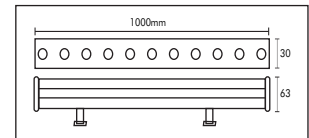

RIG 3063

Recessed In-Ground Grazer

Housing Material : Aluminum Die Cast
Dimension : LxBxH - 1000x30x63mm
Wattage : 18W/24W/36W/44W/54W/62W/72W
Beam Angle : 9°,20°,30°,40°,60°
LED : Hi-Power |CRI<80
Colour Temp : 2200k, 3000k, 4500k, 6000k
RGB, RGBW, RGBWW
Luminaire Finish : Grey, Black
IP Rating : IP67