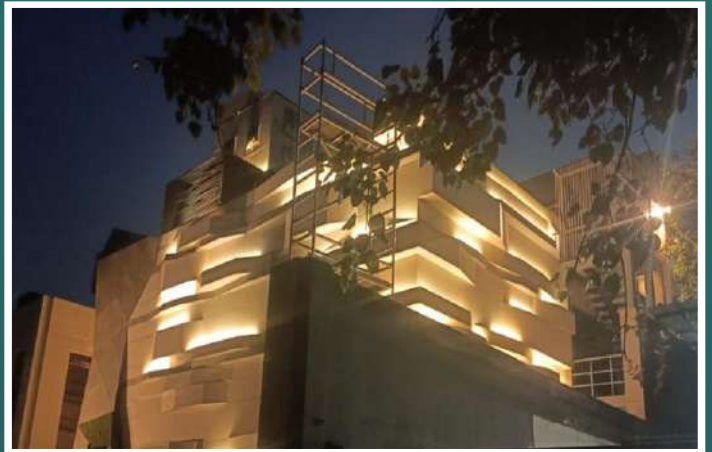

OUTDOOR LIGHTING