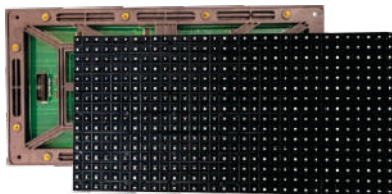

❄ P10 Outdoor SMD LED Module

P10 mm - Outdoor

Pixel Pitch : 10 mm
Resolution : 32*16* dots
Size : 320 x 160mm x 15mm
Color Temperature : 3500 K~ 9500K
Brightness : 7500 nits
Refresh Rate : 480Hz~3000Hz
Lifetime : 60,000 hrs