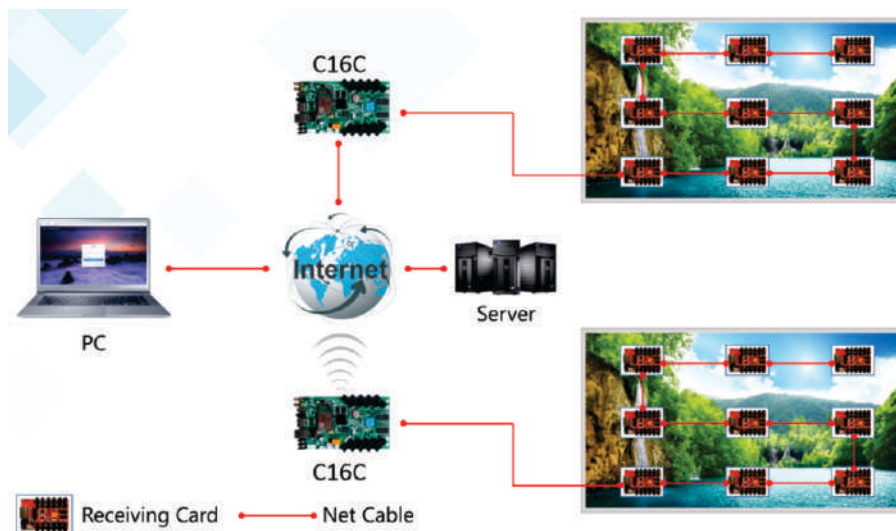

### 1. Features :

1. The maximum loading capacity: 122,880 pixels
2. The maximum width support 8192 pixels.
3. Equipped with Wi-Fi, Mobile APP management.
4. With a relay to control the power supply remotely.
5. Support optional 4G connection, Internet remote control.
6. 10 lines HUB75E ports onboard, can be used for one receiving card.

### 2. Control Mode :

Internet unified management : The play box can be connected to the Internet through 4G (optional), network cable connection, or Wi-Fi Bridge.

**OUTDOOR**  
DMX Controller

DMX Controller