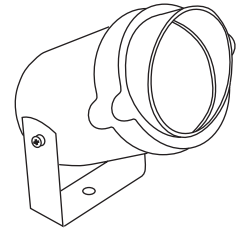

SSL 004
Surface & Spike Light

Housing Material : Aluminum Die Cast
Dimension : D×H - 72×100mm
Wattage : 5W
Beam Angle : Narrow
LED : Hi-Power | CRI<80
Colour Temp : 2200k, 3000k, 4500k, 6000k
Luminaire Finish : Grey, Black
IP Rating : IP65