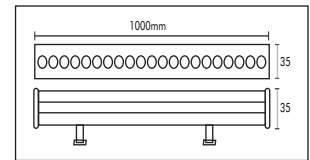

RID 3535 Recessed In-Ground Drive-over

Housing Material : Aluminum Die Cast
Dimension : LxBxH - 1000x35x35mm
Wattage : 15W
LED : Hi-Power | CRI<80
Colour Temp : 2200k, 3000k, 4500k, 6000k
RGB, RGBW, RGBWW
Luminaire Finish : Grey, Black
IP Rating : IP67