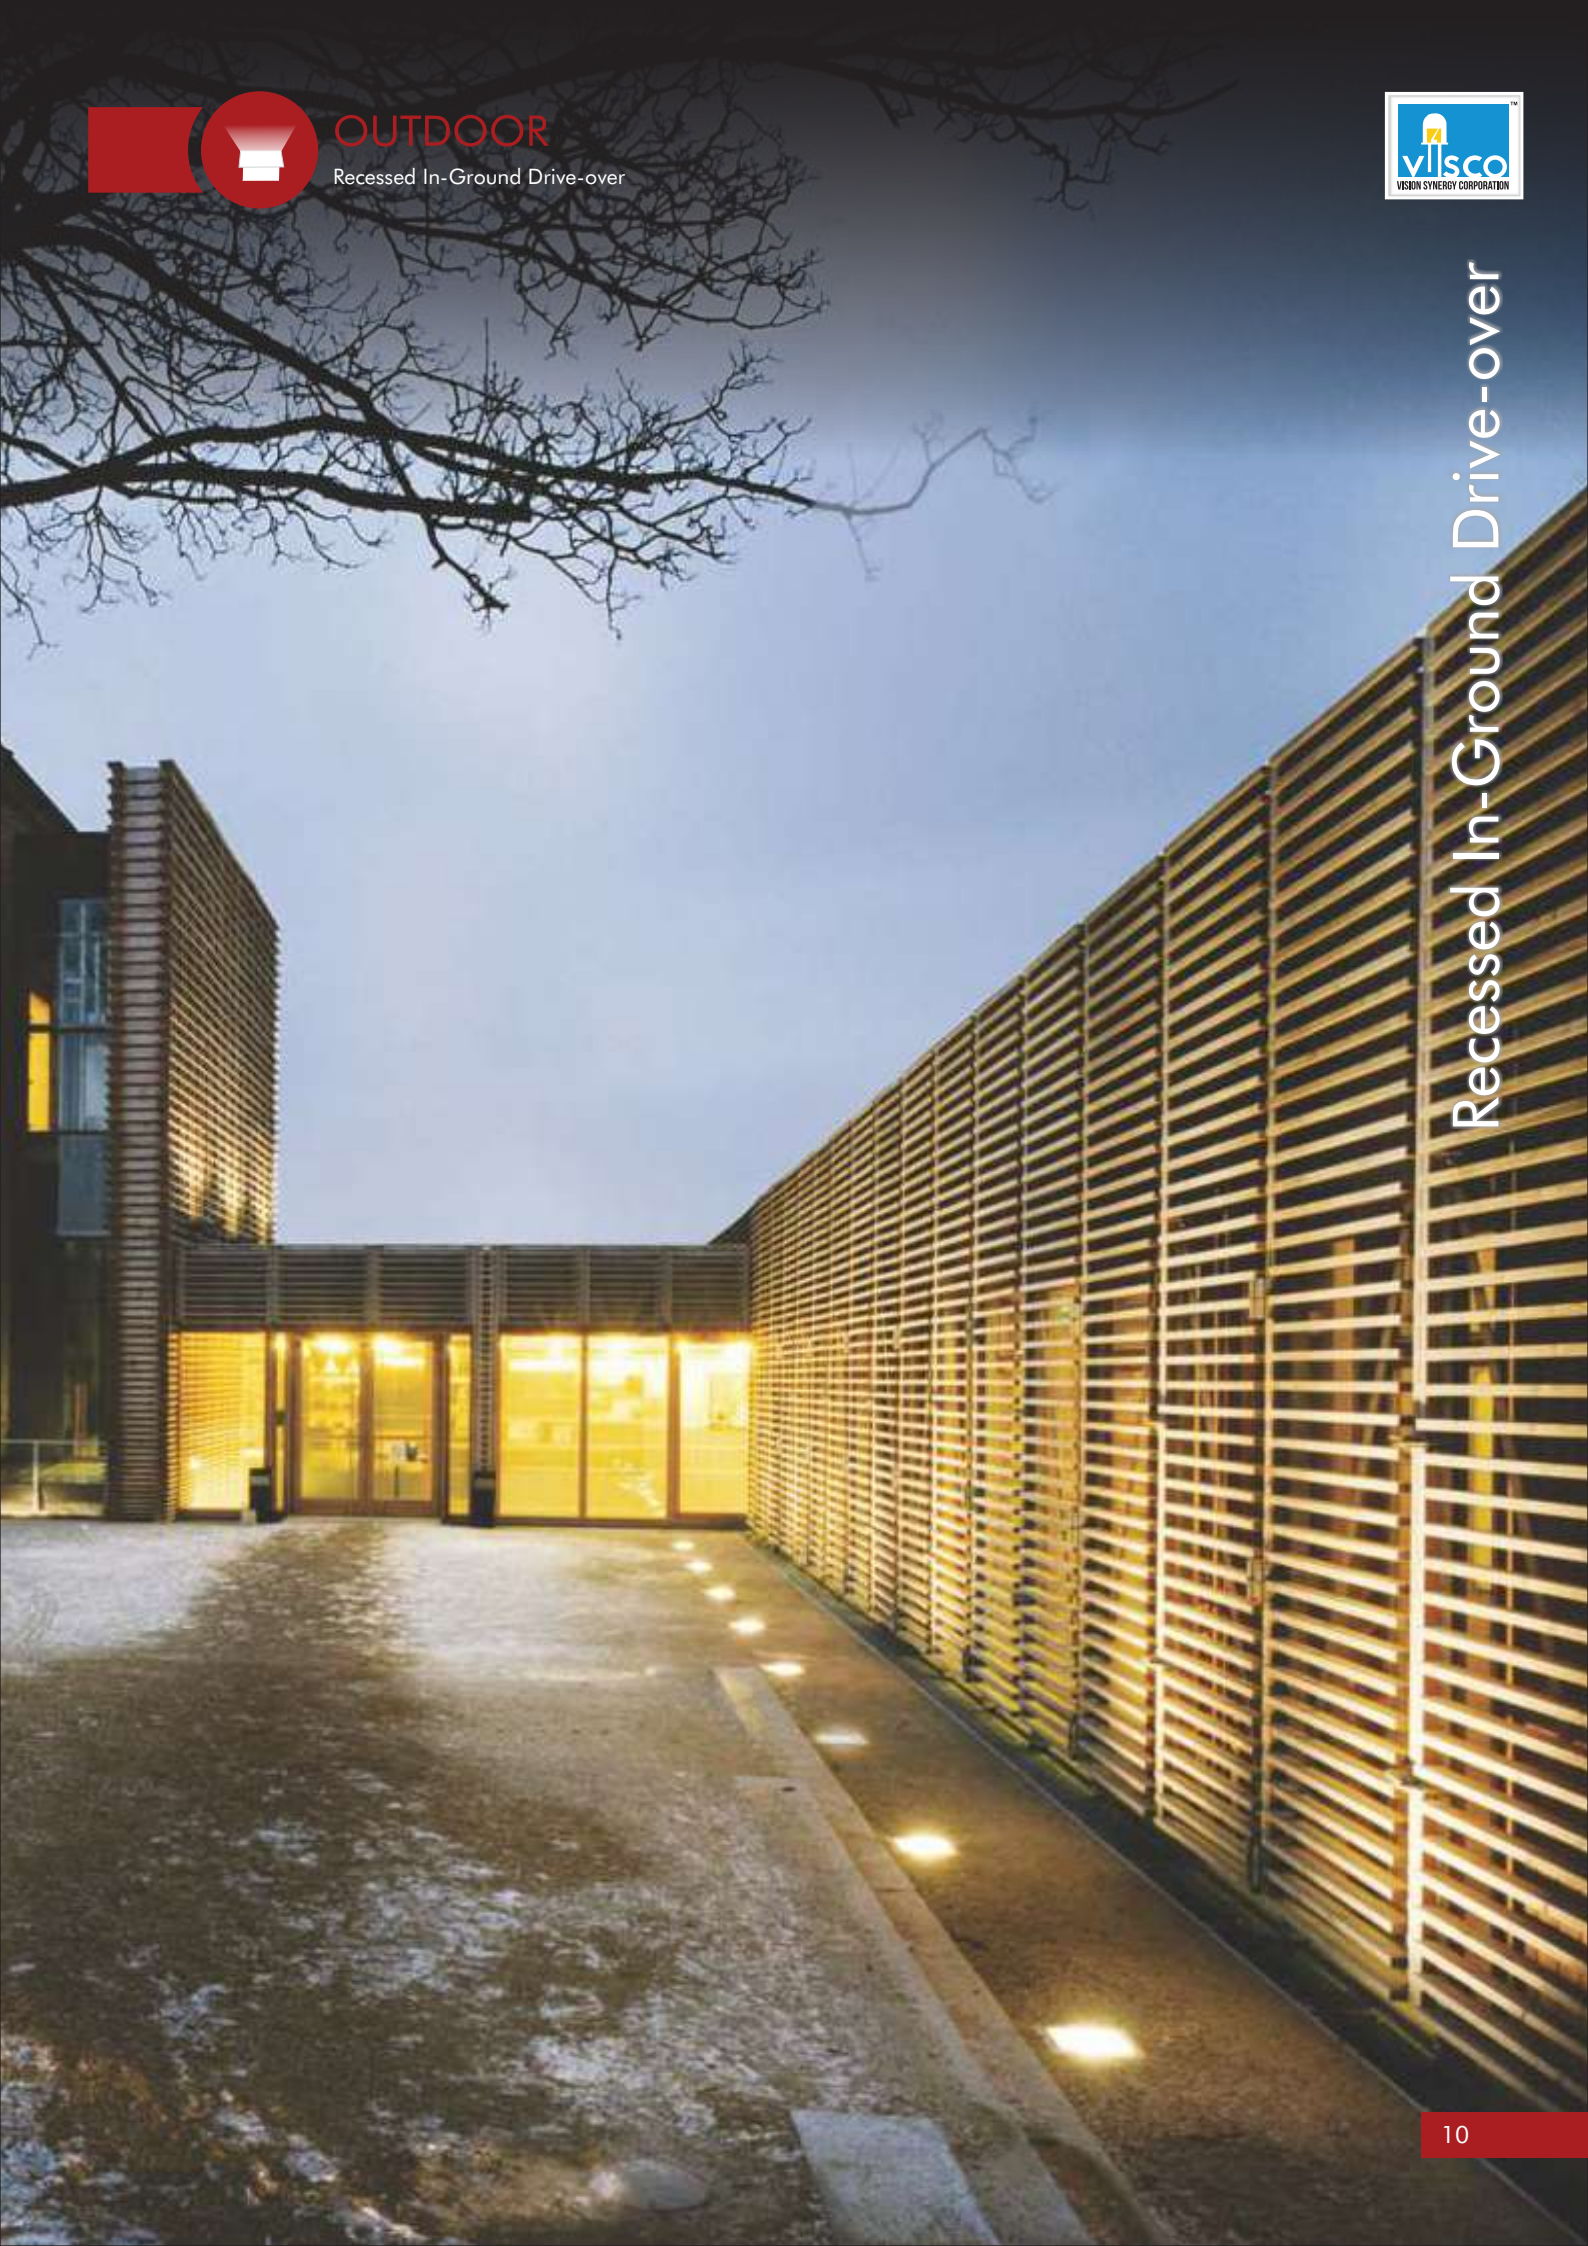

OUTDOOR
Recessed In-Ground Drive-over

Recessed In-Ground Drive-over